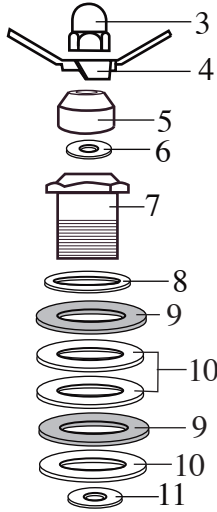

**004315**  
2 Piece Lid  
(for Glass Container)

**500664**  
2 Piece Lid  
(for Plastic Container  
comes with 011700 center lid)

**WARING**  
**COMMERCIAL**

Europe 230 volt Blender

**800EG** / glass container

**800EP** / plastic container

**800ES** / stainless steel container

**500665**  
2 Piece Lid  
(for S.S.Container  
comes with 011700 center lid)

**500778**  
Blending Assembly

**500211**  
Glass Container  
with Blending Assembly