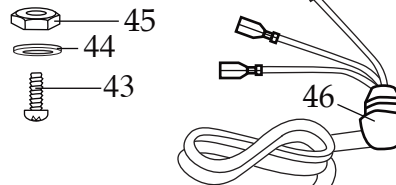

WARING COMMERCIAL

Europe 230 volt Blender

800EG / glass container

800EP / plastic container

800ES / stainless steel container

- 002644 Square Drive Stud
- 003507 Stainless Steel Washer
- 003514 Slinger
- 002882 Rubber Coupling
- 002518 Drive Coupling