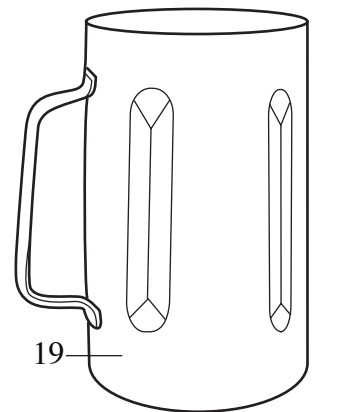

500778
Blending Assembly
(see glass container)

500339
Stainless Steel Container
with Blending Assembly