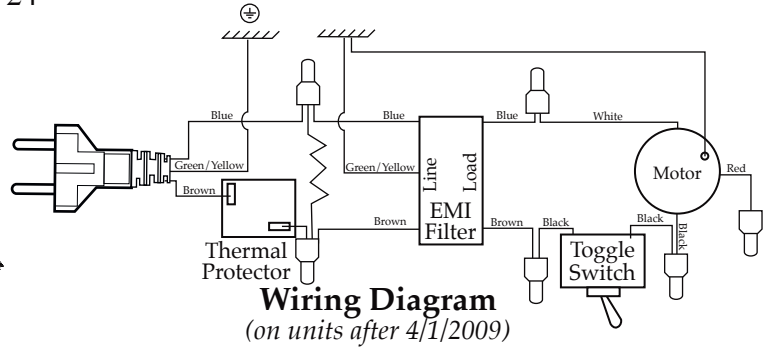

WARING COMMERCIAL

Europe 230 volt Blender

800EG / glass container

800EP / plastic container

800ES / stainless steel container

- 002644 Square Drive Stud
- 003507 Stainless Steel Washer
- 003514 Slinger
- 002882 Rubber Coupling
- 002518 Drive Coupling