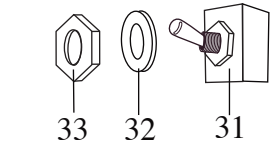

WARING COMMERCIAL

Europe 230 volt Blender

800EG / glass container

800EP / plastic container

800ES / stainless steel container

- 002644 Square Drive Stud
- 003507 Stainless Steel Washer
- 003514 Slinger
- 002882 Rubber Coupling
- 002518 Drive Coupling