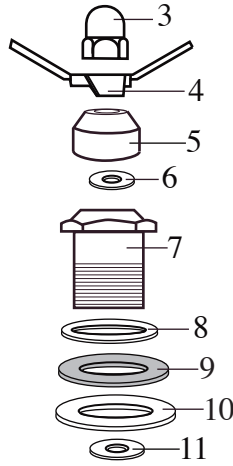

**004315**  
2 Piece Lid  
(for Glass Container)

**500664**  
2 Piece Lid  
(for Plastic Container  
comes with 011700 center lid)

**WARING**  
**COMMERCIAL**

Europe 230 volt Blender

**800EG** / glass container

**800EP** / plastic container

**800ES** / stainless steel container

**500665**  
2 Piece Lid  
(for S.S.Container  
comes with 011700 center lid)

**500778**  
Blending Assembly

**500211**  
Glass Container  
with Blending Assembly