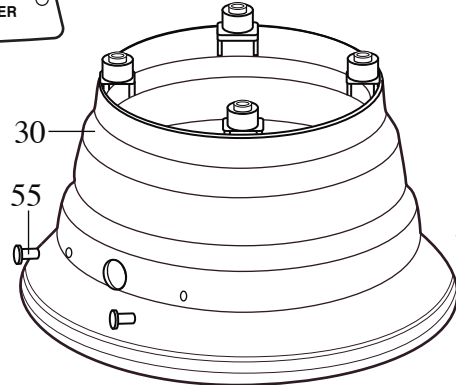

WARING COMMERCIAL

Europe 230 volt Blender

800EG / glass container

800EP / plastic container

800ES / stainless steel container

- 002644 Square Drive Stud
- 003507 Stainless Steel Washer
- 003514 Slinger
- 002882 Rubber Coupling
- 002518 Drive Coupling