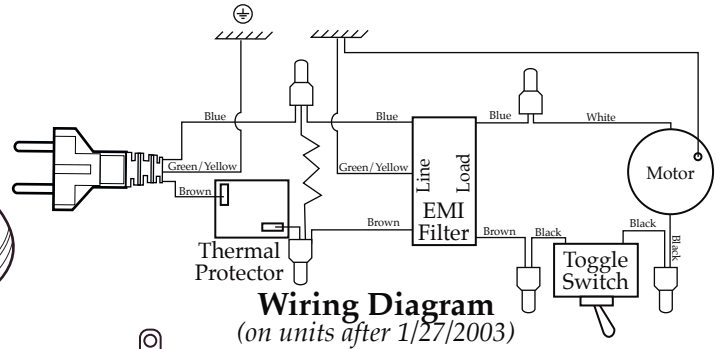

WARING COMMERCIAL

Europe 230 volt Blender

800EG / glass container

800EP / plastic container

800ES / stainless steel container

- 002644 Square Drive Stud
- 003507 Stainless Steel Washer
- 003514 Slinger
- 002882 Rubber Coupling
- 002518 Drive Coupling