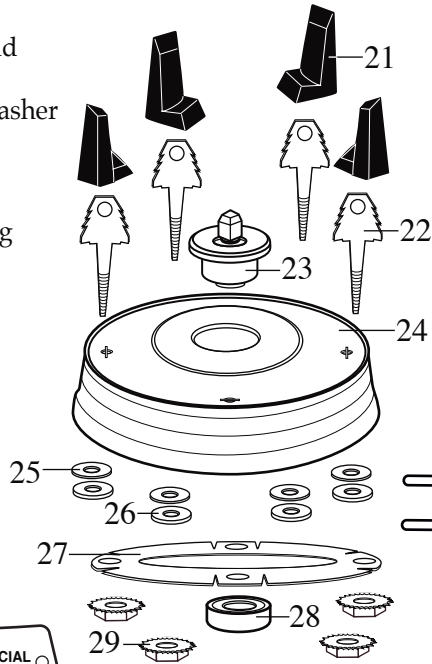

# WARING COMMERCIAL

Europe 230 volt Blender

**800EG** / glass container

**800EP** / plastic container

**800ES** / stainless steel container

- 002644 Square Drive Stud
- 003507 Stainless Steel Washer
- 003514 Slinger
- 002882 Rubber Coupling
- 002518 Drive Coupling

**COMMERCIAL**  
 Fax 860-496-9017  
 www.waringcommercialproducts.com

<b>Illustration #</b>	<b>Part #</b>	<b>Description</b>
1	003146	Center Lid
1a	011700	Center Lid
2	003574-09	Clover Leaf Outer Lid <i>(changed after 4/2/2007)</i>
3	003504	Cap Nut
4	024224	Blade <i>(changed after 11/7/2003)</i>
5	003503	Bearing Cap
6	003508	Nitrile Washer
7	010012	Bearing Holder
8	009724	Nylon Washer
9	003537	Stainless Steel Washer (3 or 1 required)
10	003509	Neoprene Washer (4 or 2 required)
11	003510	Linen-phen. Washer
12	003500	Shaft
13	009780	Hex Nut (left handed thread)
14	003573	40 oz. Glass Container (5 cups)
15	013442	Outer Lid
16	014549-E	48 oz. Eastman Container <i>(changed after 1/19/2009)</i>
17	015055	Container Base Adapter
18	013443	Outer Lid
19	012860	32 oz. Stainless Steel Container
20	009762	Gasket
21	003120	Jar Pad (4 required)
22	007967-B	Jar Pad Stud (4 required <i>on units after 6/26/2015</i> )
	003015	Jar Pad Stud (4 required)
23	002518	Drive Coupling
24	017289	Plated Top Cover
25	002676	Spacer (4 required)
26	012751	Spacer (4 required)
27	003563	Baffle
28	018595	Housing Seal
29	015165	Whizlock Nut (4 required)
30	016111-01	White Base <i>(on units after 2/5/2007)</i>
	015264	White Base
31	003550	Toggle Switch