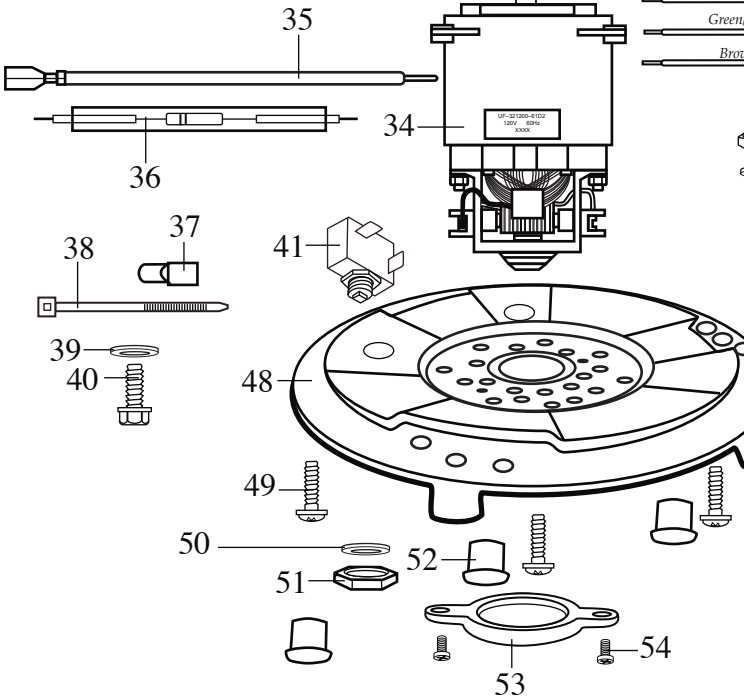

WARING COMMERCIAL

Europe 230 volt Blender

800EG / glass container

800EP / plastic container

800ES / stainless steel container

- 002644 Square Drive Stud
- 003507 Stainless Steel Washer
- 003514 Slinger
- 002882 Rubber Coupling
- 002518 Drive Coupling