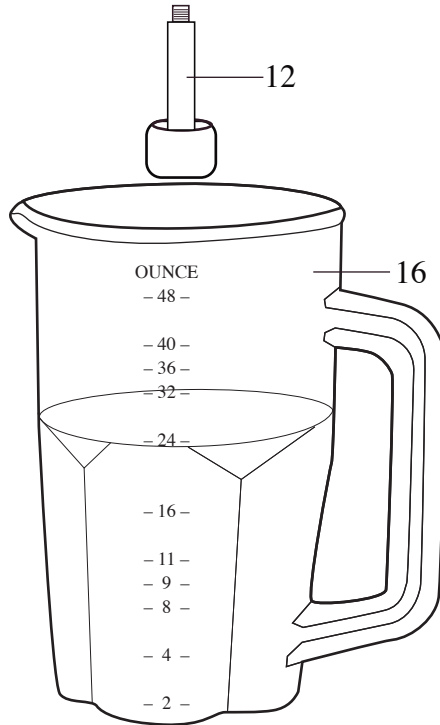

**004315**  
2 Piece Lid  
(for Glass Container)

**500664**  
2 Piece Lid  
(for Plastic Container  
comes with 011700 center lid)

**WARING**  
**COMMERCIAL**

Europe 230 volt Blender

**800EG** / glass container

**800EP** / plastic container

**800ES** / stainless steel container

**500665**  
2 Piece Lid  
(for S.S.Container  
comes with 011700 center lid)

**500778**  
Blending Assembly

**500211**  
Glass Container  
with Blending Assembly