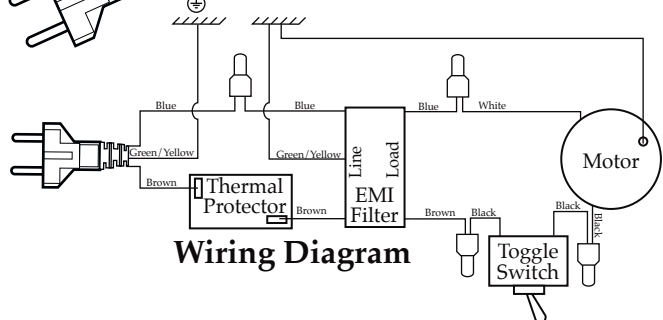

WARING COMMERCIAL

Europe 230 volt Blender

800EG / glass container

800EP / plastic container

800ES / stainless steel container

- 002644 Square Drive Stud
- 003507 Stainless Steel Washer
- 003514 Slinger
- 002882 Rubber Coupling
- 002518 Drive Coupling