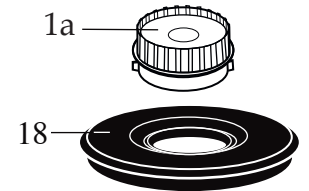

**004315**  
2 Piece Lid  
(for Glass Container)

**500664**  
2 Piece Lid  
(for Plastic Container  
comes with 011700 center lid)

**WARING**  
**COMMERCIAL**

Europe 230 volt Blender

**800EG** / glass container

**800EP** / plastic container

**800ES** / stainless steel container

**500665**  
2 Piece Lid  
(for S.S.Container  
comes with 011700 center lid)

**500778**  
Blending Assembly

**500211**  
Glass Container  
with Blending Assembly