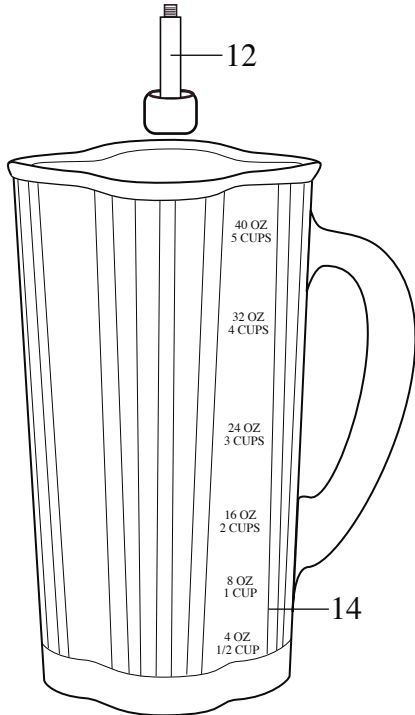

**004315**  
2 Piece Lid  
(for Glass Container)

**500664**  
2 Piece Lid  
(for Plastic Container  
comes with 011700 center lid)

**WARING**  
**COMMERCIAL**

Europe 230 volt Blender

**800EG** / glass container

**800EP** / plastic container

**800ES** / stainless steel container

**500665**  
2 Piece Lid  
(for S.S.Container  
comes with 011700 center lid)

**500778**  
Blending Assembly

**500211**  
Glass Container  
with Blending Assembly