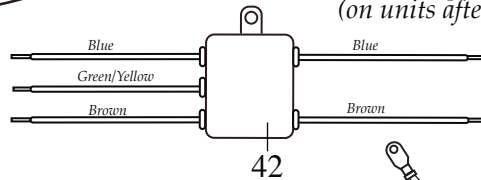

WARING COMMERCIAL

Europe 230 volt Blender

800EG / glass container

800EP / plastic container

800ES / stainless steel container

- 002644 Square Drive Stud
- 003507 Stainless Steel Washer
- 003514 Slinger
- 002882 Rubber Coupling
- 002518 Drive Coupling