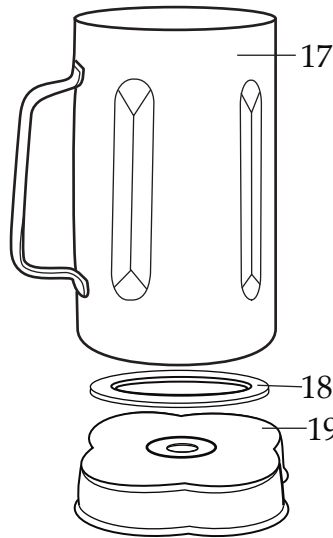

Blender with Timer /Europe

8010EB /Base Unit ONLY

8010EG /Glass Container

8010ES /Stainless Steel Container

004315
2 Piece Lid
for Glass Container

Wiring Diagram
(units with no reset switch)

003548
Blending Assembly (same as glass container)

Wiring Diagram
(units with reset switch)

Europe Blender with Timer

8010EB / Base Unit ONLY

8010EG / Glass Container

8010ES / Stainless Steel Container

003559

Drive Coupling

(parts that can be purchased separately)

Catalog8010EB
8010EG
8010ES**Model**HGBTWT
HGBTWTG4
HGBTWTS3**Older Model****38BL40**
(on units before 10/2000)

Illustration #	Part #	Description
1	003146	Center Lid
2	003574-09	Vinyl Outer Lid
3	003504	Cap Nut
4	024204	Blade
5	003503	Bearing Cap
6	003508	Fairprene Washer
7	010012	Bearing Holder
8	009724	Nylon Washer
9	003537	Stainless Steel Washer (3 required)
10	003509	Neoprene (rubber) Washer (4 required)
11	003510	Bakelite Washer
12	003500	Drive Shaft
13	009780	Hex Nut
14	003573	40 oz. Glass Container (5 cups)
15	011700	Center Lid
16	013443	Vinyl Outer Lid
17	012860	32 oz. Stainless Steel Container
18	009762	Gasket
19	015055	Container Adapter
20	003559	Drive Coupling
21	003498	Jar Pad (4 required)
22	018996	Jar Holder
23	018596	Housing Seal
24	003578	Sems (4 required)
25	003538	Fiber Washer (4 required)
26	017290	Plated Motor Bracket
27	026080	Motor Spacer (4 required <i>on units after 1/08/2003</i>)
28	025663 003513	Baffle (2 required <i>on units after 8/2002</i>) Baffle
29	503306 502852	Motor (<i>on units after 6/29/2009</i>) Motor
30	010416	Base (top housing)
31	005240	Sems (4 required)