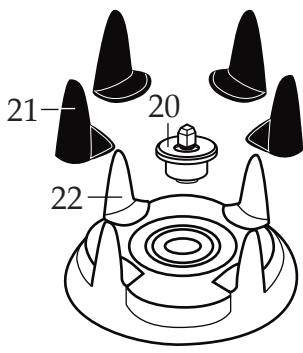

Blender with Timer /Europe

8010EB /Base Unit ONLY

8010EG /Glass Container

8010ES /Stainless Steel Container

004315
2 Piece Lid
for Glass Container

Wiring Diagram
(units with no reset switch)

003548
Blending Assembly (same as glass container)

Wiring Diagram
(units with reset switch)

Europe Blender with Timer

8010EB / Base Unit ONLY

8010EG / Glass Container

8010ES / Stainless Steel Container

003559

Drive Coupling

(parts that can be purchased separately)

Catalog8010EB
8010EG
8010ES**Model**HGBTWT
HGBTWTG4
HGBTWTS3**Older Model****38BL40**
(on units before 10/2000)

Illustration #	Part #	Description
1	003146	Center Lid
2	003574-09	Vinyl Outer Lid
3	003504	Cap Nut
4	024204	Blade
5	003503	Bearing Cap
6	003508	Fairprene Washer
7	010012	Bearing Holder
8	009724	Nylon Washer
9	003537	Stainless Steel Washer (3 required)
10	003509	Neoprene (rubber) Washer (4 required)
11	003510	Bakelite Washer
12	003500	Drive Shaft
13	009780	Hex Nut
14	003573	40 oz. Glass Container (5 cups)
15	011700	Center Lid
16	013443	Vinyl Outer Lid
17	012860	32 oz. Stainless Steel Container
18	009762	Gasket
19	015055	Container Adapter
20	003559	Drive Coupling
21	003498	Jar Pad (4 required)
22	018996	Jar Holder
23	018596	Housing Seal
24	003578	Sems (4 required)
25	003538	Fiber Washer (4 required)
26	017290	Plated Motor Bracket
27	026080	Motor Spacer (4 required <i>on units after 1/08/2003</i>)
28	025663 003513	Baffle (2 required <i>on units after 8/2002</i>) Baffle
29	503306 502852	Motor (<i>on units after 6/29/2009</i>) Motor
30	010416	Base (top housing)
31	005240	Sems (4 required)