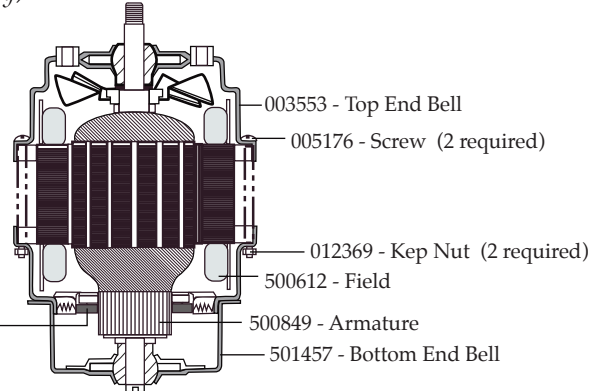

003555 - Brush & Spring (2 required)

704618 Motor Assembly *No Longer Available*
(on units before 2003)
Limited Availability On Parts

026258 Name Plate
(on units after 2003)

019177 Name Plate
(on units before 2003)