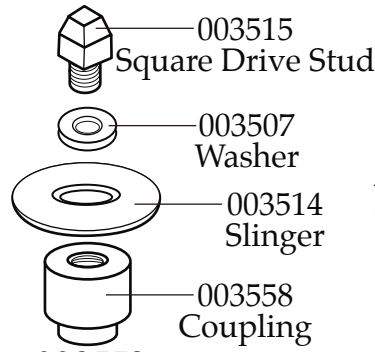

Wiring Diagram
(units with reset switch)

Europe Blender with Timer

8010EB / Base Unit ONLY

8010EG / Glass Container

8010ES / Stainless Steel Container

003559

Drive Coupling

(parts that can be purchased separately)

Catalog	Model	Older Model
8010EB	HGBTWT	38BL40 <i>(on units before 10/2000)</i>
8010EG	HGBTWTG4	
8010ES	HGBTWTS3	

Illustration #	Part #	Description
32	016043	Switch <i>(on units after 2003)</i>
	501455	Switch Cam Assembly
33	003580	Spacer (2 required)
34	007783	Screw (2 required)
35	026261	Timer <i>(on units after 2/19/2003)</i>
	014131	Timer
36	026262	Screw (2 required <i>on units after 2/19/2003</i>)
	002650	Screw (2 required)
37	013824	Timer Knob
38	502752	EMI Filter <i>(on units after 2/19/2003)</i>
	501843	EMI Filter
39	026257	EMI Filter Bracket <i>(on units after 2/19/2003)</i>
40	026310	Screw (2 required <i>on units after 2/19/2003</i>)
	013220	Screw for emi filter with no bracket
	002943	Washer for emi filter with no bracket
	002944	Hex Nut for emi filter with no bracket
41	502793	Indicator Light
42	012760	Push Nut
43	013680	Strain Relief
44	501827	Cord Set <i>(on units after 6/29/2009)</i>
	501842	Cord Set
45	002943	Washer (5 required)
46	013659	Screw (2 required)
47	012409	Crimp Connector (5 required <i>on units after 2003</i>) (3 required)
48	502869	White Lead Assembly <i>(on units after 4/8/2003)</i>
49	502794	Black Lead Assembly <i>(on units after 4/8/2003)</i>
	002145	Black Lead Assembly
50	502763	Resistor Assembly <i>(on units after 10/11/2002)</i>
51	026264	EMI Filter Capacitor <i>(on units after 10/17/2008)</i>
	502795	Capacitor & Lead Assembly
52	013731	Cable Tie (7 required <i>on units after 6/2009</i>)
		(6 required <i>on units before 6/2009</i>)
		(4 required <i>on units before 10/2002</i>)
53	502806	Bottom Plate Assembly (with cord and filter)
	025667	Bottom Plate <i>(on units after 6/29/2009)</i>
	026309	Bottom Plate <i>(on units before 6/29/2009)</i>
	019196	Bottom Plate <i>(on units before 2003)</i>