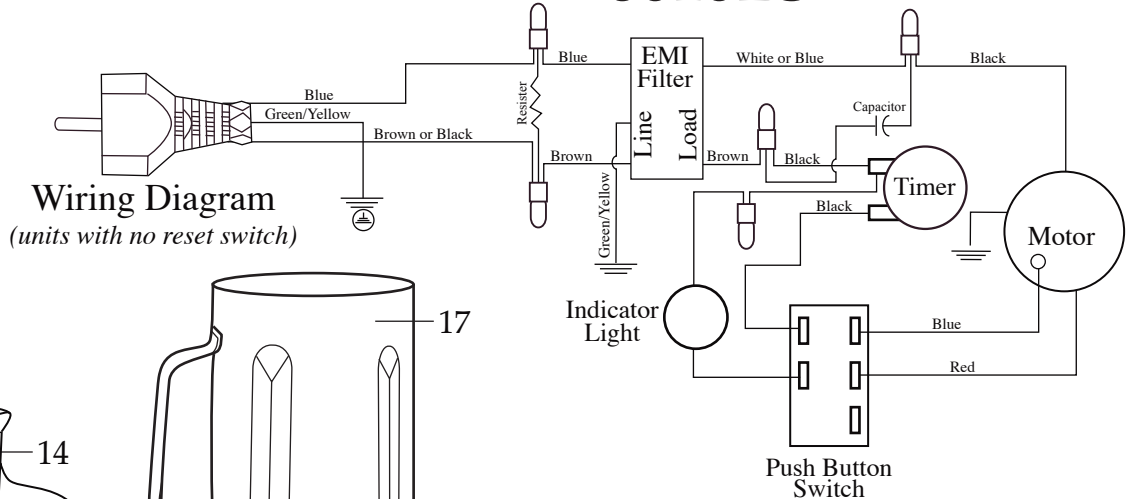

Blender with Timer /Europe

8010EB /Base Unit ONLY

8010EG /Glass Container

8010ES /Stainless Steel Container

004315
2 Piece Lid
for Glass Container

Wiring Diagram
(units with no reset switch)

003548
Blending Assembly (same as glass container)