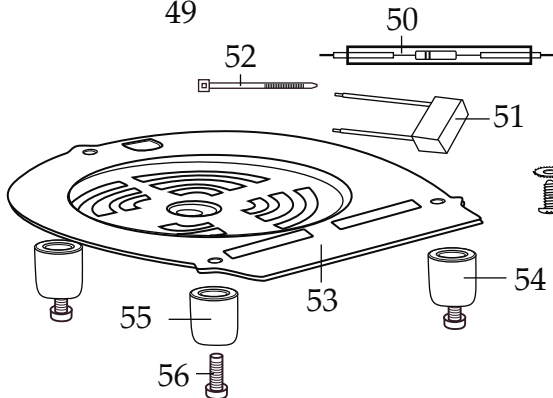

Wiring Diagram
(units with reset switch)

Europe Blender with Timer

8010EB / Base Unit ONLY

8010EG / Glass Container

8010ES / Stainless Steel Container

003559

Drive Coupling

(parts that can be purchased separately)

Catalog8010EB
8010EG
8010ES**Model**HGBTWT
HGBTWTG4
HGBTWTS3**Older Model****38BL40**
(on units before 10/2000)

Illustration #	Part #	Description
1	003146	Center Lid
2	003574-09	Vinyl Outer Lid
3	003504	Cap Nut
4	024204	Blade
5	003503	Bearing Cap
6	003508	Fairprene Washer
7	010012	Bearing Holder
8	009724	Nylon Washer
9	003537	Stainless Steel Washer (3 required)
10	003509	Neoprene (rubber) Washer (4 required)
11	003510	Bakelite Washer
12	003500	Drive Shaft
13	009780	Hex Nut
14	003573	40 oz. Glass Container (5 cups)
15	011700	Center Lid
16	013443	Vinyl Outer Lid
17	012860	32 oz. Stainless Steel Container
18	009762	Gasket
19	015055	Container Adapter
20	003559	Drive Coupling
21	003498	Jar Pad (4 required)
22	018996	Jar Holder
23	018596	Housing Seal
24	003578	Sems (4 required)
25	003538	Fiber Washer (4 required)
26	017290	Plated Motor Bracket
27	026080	Motor Spacer (4 required <i>on units after 1/08/2003</i>)
28	025663 003513	Baffle (2 required <i>on units after 8/2002</i>) Baffle
29	503306 502852	Motor (<i>on units after 6/29/2009</i>) Motor
30	010416	Base (top housing)
31	005240	Sems (4 required)