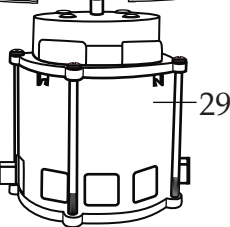

Europe Blender with Timer

8010EB / Base Unit ONLY

8010EG / Glass Container

8010ES / Stainless Steel Container

003559

Drive Coupling

(parts that can be purchased separately)

003555 - Brush & Spring (2 required)

704618 Motor Assembly *No Longer Available*
(on units before 2003)
Limited Availability On Parts

026258 Name Plate
(on units after 2003)

019177 Name Plate
(on units before 2003)