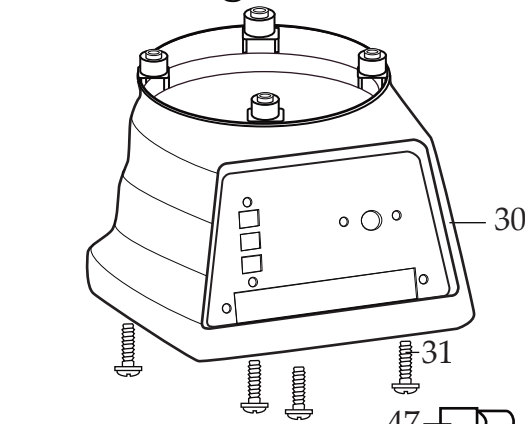

Catalog8010EB
8010EG
8010ES**Model**HGBTWT
HGBTWTG4
HGBTWTS3**Older Model****38BL40**
(on units before 10/2000)

Illustration #	Part #	Description
1	003146	Center Lid
2	003574-09	Vinyl Outer Lid
3	003504	Cap Nut
4	024204	Blade
5	003503	Bearing Cap
6	003508	Fairprene Washer
7	010012	Bearing Holder
8	009724	Nylon Washer
9	003537	Stainless Steel Washer (3 required)
10	003509	Neoprene (rubber) Washer (4 required)
11	003510	Bakelite Washer
12	003500	Drive Shaft
13	009780	Hex Nut
14	003573	40 oz. Glass Container (5 cups)
15	011700	Center Lid
16	013443	Vinyl Outer Lid
17	012860	32 oz. Stainless Steel Container
18	009762	Gasket
19	015055	Container Adapter
20	003559	Drive Coupling
21	003498	Jar Pad (4 required)
22	018996	Jar Holder
23	018596	Housing Seal
24	003578	Sems (4 required)
25	003538	Fiber Washer (4 required)
26	017290	Plated Motor Bracket
27	026080	Motor Spacer (4 required <i>on units after 1/08/2003</i>)
28	025663 003513	Baffle (2 required <i>on units after 8/2002</i>) Baffle
29	503306 502852	Motor (<i>on units after 6/29/2009</i>) Motor
30	010416	Base (top housing)
31	005240	Sems (4 required)