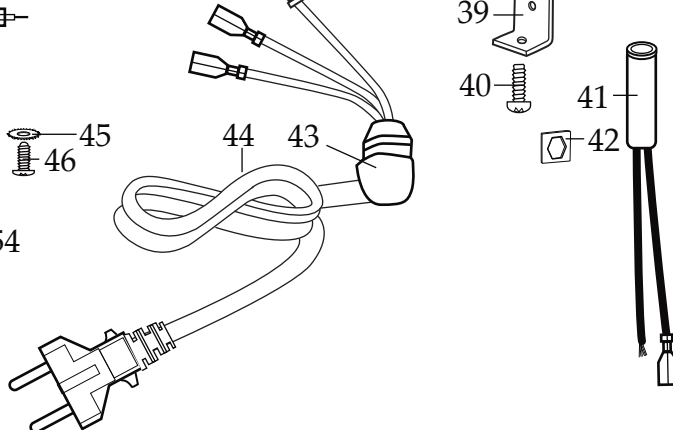

Catalog8010EB
8010EG
8010ES**Model**HGBTWT
HGBTWTG4
HGBTWTS3**Older Model****38BL40**
(on units before 10/2000)

Illustration #	Part #	Description
1	003146	Center Lid
2	003574-09	Vinyl Outer Lid
3	003504	Cap Nut
4	024204	Blade
5	003503	Bearing Cap
6	003508	Fairprene Washer
7	010012	Bearing Holder
8	009724	Nylon Washer
9	003537	Stainless Steel Washer (3 required)
10	003509	Neoprene (rubber) Washer (4 required)
11	003510	Bakelite Washer
12	003500	Drive Shaft
13	009780	Hex Nut
14	003573	40 oz. Glass Container (5 cups)
15	011700	Center Lid
16	013443	Vinyl Outer Lid
17	012860	32 oz. Stainless Steel Container
18	009762	Gasket
19	015055	Container Adapter
20	003559	Drive Coupling
21	003498	Jar Pad (4 required)
22	018996	Jar Holder
23	018596	Housing Seal
24	003578	Sems (4 required)
25	003538	Fiber Washer (4 required)
26	017290	Plated Motor Bracket
27	026080	Motor Spacer (4 required <i>on units after 1/08/2003</i>)
28	025663 003513	Baffle (2 required <i>on units after 8/2002</i>) Baffle
29	503306 502852	Motor (<i>on units after 6/29/2009</i>) Motor
30	010416	Base (top housing)
31	005240	Sems (4 required)