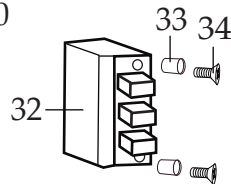

Catalog8010EB
8010EG
8010ES**Model**HGBTWT
HGBTWTG4
HGBTWTS3**Older Model****38BL40**
(on units before 10/2000)

Illustration #	Part #	Description
1	003146	Center Lid
2	003574-09	Vinyl Outer Lid
3	003504	Cap Nut
4	024204	Blade
5	003503	Bearing Cap
6	003508	Fairprene Washer
7	010012	Bearing Holder
8	009724	Nylon Washer
9	003537	Stainless Steel Washer (3 required)
10	003509	Neoprene (rubber) Washer (4 required)
11	003510	Bakelite Washer
12	003500	Drive Shaft
13	009780	Hex Nut
14	003573	40 oz. Glass Container (5 cups)
15	011700	Center Lid
16	013443	Vinyl Outer Lid
17	012860	32 oz. Stainless Steel Container
18	009762	Gasket
19	015055	Container Adapter
20	003559	Drive Coupling
21	003498	Jar Pad (4 required)
22	018996	Jar Holder
23	018596	Housing Seal
24	003578	Sems (4 required)
25	003538	Fiber Washer (4 required)
26	017290	Plated Motor Bracket
27	026080	Motor Spacer (4 required <i>on units after 1/08/2003</i>)
28	025663 003513	Baffle (2 required <i>on units after 8/2002</i>) Baffle
29	503306 502852	Motor (<i>on units after 6/29/2009</i>) Motor
30	010416	Base (top housing)
31	005240	Sems (4 required)