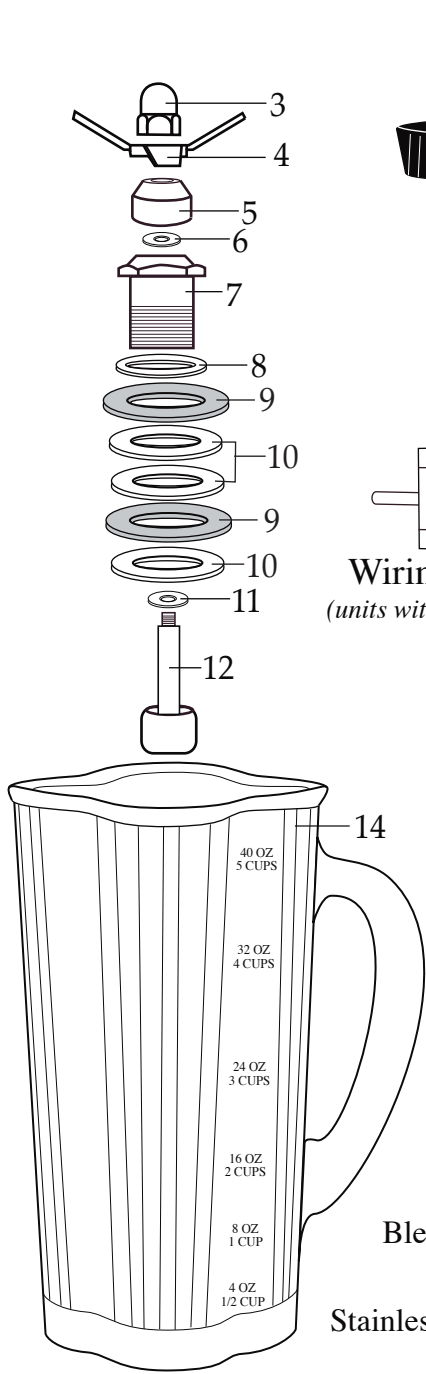

Blender with Timer /Europe

8010EB /Base Unit ONLY

8010EG /Glass Container

8010ES /Stainless Steel Container

004315
2 Piece Lid
for Glass Container

Wiring Diagram
(units with no reset switch)

003548
Blending Assembly (same as glass container)

Catalog8010EB
8010EG
8010ES**Model**HGBTWT
HGBTWTG4
HGBTWTS3**Older Model****38BL40**
(on units before 10/2000)

Illustration #	Part #	Description
1	003146	Center Lid
2	003574-09	Vinyl Outer Lid
3	003504	Cap Nut
4	024204	Blade
5	003503	Bearing Cap
6	003508	Fairprene Washer
7	010012	Bearing Holder
8	009724	Nylon Washer
9	003537	Stainless Steel Washer (3 required)
10	003509	Neoprene (rubber) Washer (4 required)
11	003510	Bakelite Washer
12	003500	Drive Shaft
13	009780	Hex Nut
14	003573	40 oz. Glass Container (5 cups)
15	011700	Center Lid
16	013443	Vinyl Outer Lid
17	012860	32 oz. Stainless Steel Container
18	009762	Gasket
19	015055	Container Adapter
20	003559	Drive Coupling
21	003498	Jar Pad (4 required)
22	018996	Jar Holder
23	018596	Housing Seal
24	003578	Sems (4 required)
25	003538	Fiber Washer (4 required)
26	017290	Plated Motor Bracket
27	026080	Motor Spacer (4 required <i>on units after 1/08/2003</i>)
28	025663 003513	Baffle (2 required <i>on units after 8/2002</i>) Baffle
29	503306 502852	Motor (<i>on units after 6/29/2009</i>) Motor
30	010416	Base (top housing)
31	005240	Sems (4 required)