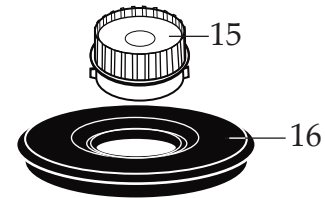

Blender with Timer /Europe

8010EB /Base Unit ONLY

8010EG /Glass Container

8010ES /Stainless Steel Container

004315
2 Piece Lid
for Glass Container

Wiring Diagram
(units with no reset switch)

003548
Blending Assembly (same as glass container)

500665
2 Piece Lid
for Stainless Steel Containers

500758
Stainless Steel Container with Blending Assembly

008065
Stainless Steel Container with Blending Assembly
and Lid

003548
Blending Assembly

500204
Glass Container
with Blending Assembly