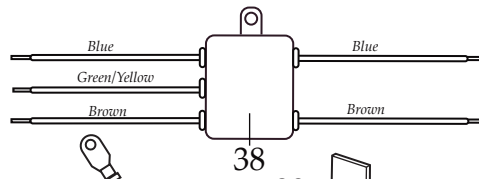

003555 - Brush & Spring (2 required)

704618 Motor Assembly *No Longer Available*
(on units before 2003)
Limited Availability On Parts

026258 Name Plate
(on units after 2003)

019177 Name Plate
(on units before 2003)