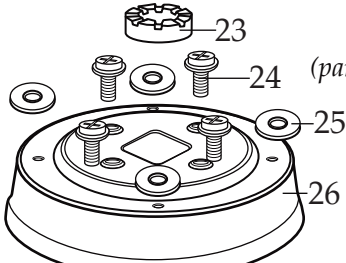

Wiring Diagram
(units with reset switch)

Europe Blender with Timer

8010EB / Base Unit ONLY

8010EG / Glass Container

8010ES / Stainless Steel Container

003559

Drive Coupling

(parts that can be purchased separately)

Catalog8010EB
8010EG
8010ES**Model**HGBTWT
HGBTWTG4
HGBTWTS3**Older Model****38BL40**
(on units before 10/2000)

Illustration #	Part #	Description
1	003146	Center Lid
2	003574-09	Vinyl Outer Lid
3	003504	Cap Nut
4	024204	Blade
5	003503	Bearing Cap
6	003508	Fairprene Washer
7	010012	Bearing Holder
8	009724	Nylon Washer
9	003537	Stainless Steel Washer (3 required)
10	003509	Neoprene (rubber) Washer (4 required)
11	003510	Bakelite Washer
12	003500	Drive Shaft
13	009780	Hex Nut
14	003573	40 oz. Glass Container (5 cups)
15	011700	Center Lid
16	013443	Vinyl Outer Lid
17	012860	32 oz. Stainless Steel Container
18	009762	Gasket
19	015055	Container Adapter
20	003559	Drive Coupling
21	003498	Jar Pad (4 required)
22	018996	Jar Holder
23	018596	Housing Seal
24	003578	Sems (4 required)
25	003538	Fiber Washer (4 required)
26	017290	Plated Motor Bracket
27	026080	Motor Spacer (4 required <i>on units after 1/08/2003</i>)
28	025663 003513	Baffle (2 required <i>on units after 8/2002</i>) Baffle
29	503306 502852	Motor (<i>on units after 6/29/2009</i>) Motor
30	010416	Base (top housing)
31	005240	Sems (4 required)