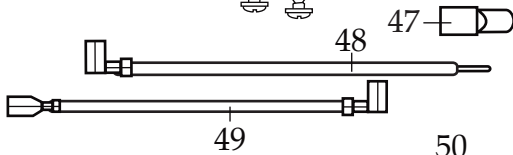

Catalog8010EB
8010EG
8010ES**Model**HGBTWT
HGBTWTG4
HGBTWTS3**Older Model****38BL40**
(on units before 10/2000)

Illustration #	Part #	Description
1	003146	Center Lid
2	003574-09	Vinyl Outer Lid
3	003504	Cap Nut
4	024204	Blade
5	003503	Bearing Cap
6	003508	Fairprene Washer
7	010012	Bearing Holder
8	009724	Nylon Washer
9	003537	Stainless Steel Washer (3 required)
10	003509	Neoprene (rubber) Washer (4 required)
11	003510	Bakelite Washer
12	003500	Drive Shaft
13	009780	Hex Nut
14	003573	40 oz. Glass Container (5 cups)
15	011700	Center Lid
16	013443	Vinyl Outer Lid
17	012860	32 oz. Stainless Steel Container
18	009762	Gasket
19	015055	Container Adapter
20	003559	Drive Coupling
21	003498	Jar Pad (4 required)
22	018996	Jar Holder
23	018596	Housing Seal
24	003578	Sems (4 required)
25	003538	Fiber Washer (4 required)
26	017290	Plated Motor Bracket
27	026080	Motor Spacer (4 required <i>on units after 1/08/2003</i>)
28	025663 003513	Baffle (2 required <i>on units after 8/2002</i>) Baffle
29	503306 502852	Motor (<i>on units after 6/29/2009</i>) Motor
30	010416	Base (top housing)
31	005240	Sems (4 required)