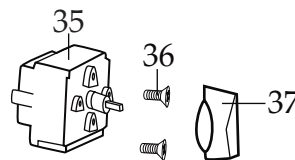

Catalog8010EB
8010EG
8010ES**Model**HGBTWT
HGBTWTG4
HGBTWTS3**Older Model****38BL40**
(on units before 10/2000)

Illustration #	Part #	Description
1	003146	Center Lid
2	003574-09	Vinyl Outer Lid
3	003504	Cap Nut
4	024204	Blade
5	003503	Bearing Cap
6	003508	Fairprene Washer
7	010012	Bearing Holder
8	009724	Nylon Washer
9	003537	Stainless Steel Washer (3 required)
10	003509	Neoprene (rubber) Washer (4 required)
11	003510	Bakelite Washer
12	003500	Drive Shaft
13	009780	Hex Nut
14	003573	40 oz. Glass Container (5 cups)
15	011700	Center Lid
16	013443	Vinyl Outer Lid
17	012860	32 oz. Stainless Steel Container
18	009762	Gasket
19	015055	Container Adapter
20	003559	Drive Coupling
21	003498	Jar Pad (4 required)
22	018996	Jar Holder
23	018596	Housing Seal
24	003578	Sems (4 required)
25	003538	Fiber Washer (4 required)
26	017290	Plated Motor Bracket
27	026080	Motor Spacer (4 required <i>on units after 1/08/2003</i>)
28	025663 003513	Baffle (2 required <i>on units after 8/2002</i>) Baffle
29	503306 502852	Motor (<i>on units after 6/29/2009</i>) Motor
30	010416	Base (top housing)
31	005240	Sems (4 required)