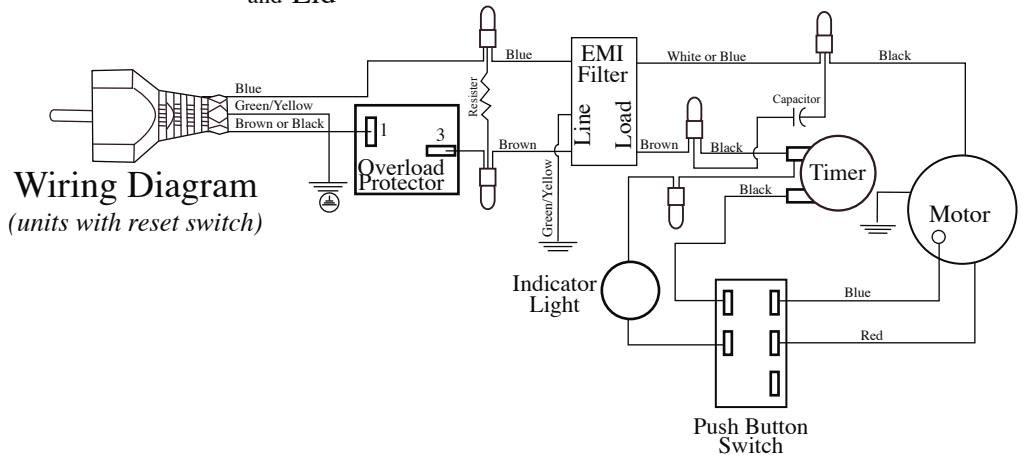

Wiring Diagram
(units with reset switch)

Europe Blender with Timer

8010EB / Base Unit ONLY

8010EG / Glass Container

8010ES / Stainless Steel Container

003559

Drive Coupling

(parts that can be purchased separately)