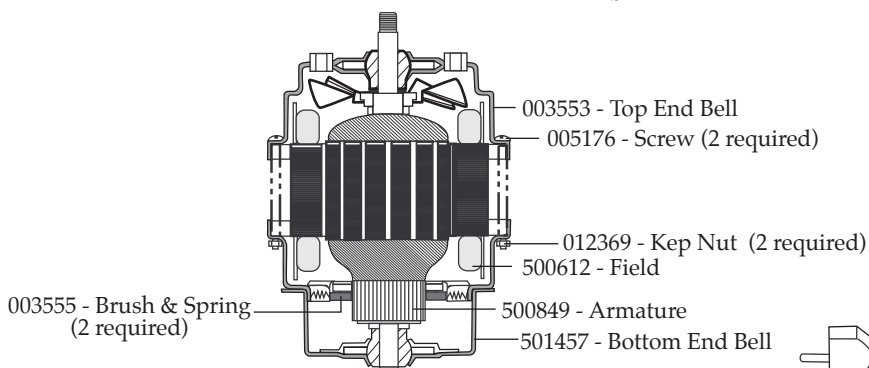

502806
 Bottom Plate Assy.
 (current production)

501980
 Bottom Plate Assy.
 (older units)

Illustration #	Part #	Description
55	026299	Reset Switch (comes with hex nut 2nd generation)
	018455	Reset Switch (use 014604-Washer 2 required & 015184-Hex Nut older models)
56	002943	Washer (emi filter with no bracket)
57	013270	Screw (emi filter with no bracket)
58	002944	Hex Nut (emi filter with no bracket)

Wiring Diagram
 (current production no reset switch)

Wiring Diagram
 (2nd generation has reset switch)

704618 Motor Assembly No Longer Available
 older units
 Limited Availability On Parts

Wiring Diagram
 (older units)