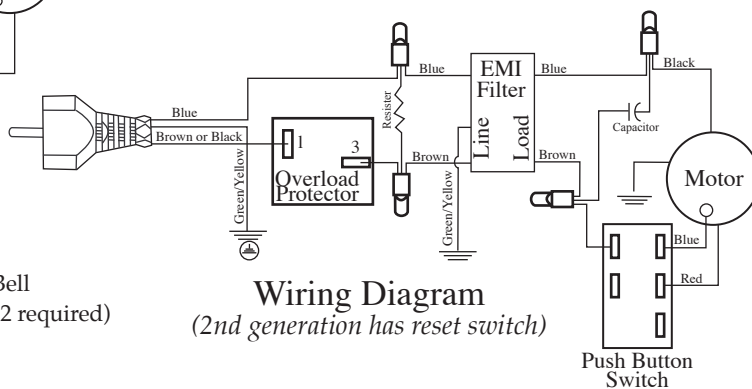

502806
 Bottom Plate Assy.
 (current production)

501980
 Bottom Plate Assy.
 (older units)

Illustration #	Part #	Description
55	026299	Reset Switch (comes with hex nut 2nd generation)
	018455	Reset Switch (use 014604-Washer 2 required & 015184-Hex Nut older models)
56	002943	Washer (emi filter with no bracket)
57	013270	Screw (emi filter with no bracket)
58	002944	Hex Nut (emi filter with no bracket)

Wiring Diagram
 (current production no reset switch)

Wiring Diagram
 (2nd generation has reset switch)

704618 Motor Assembly No Longer Available
 older units
 Limited Availability On Parts

Wiring Diagram
 (older units)