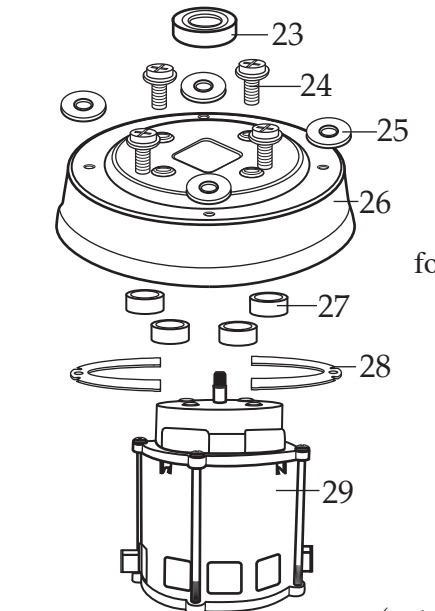

003559
Drive Coupling
(parts that can be purchased separately)

500758
Stainless Steel Container
with Blending Assembly