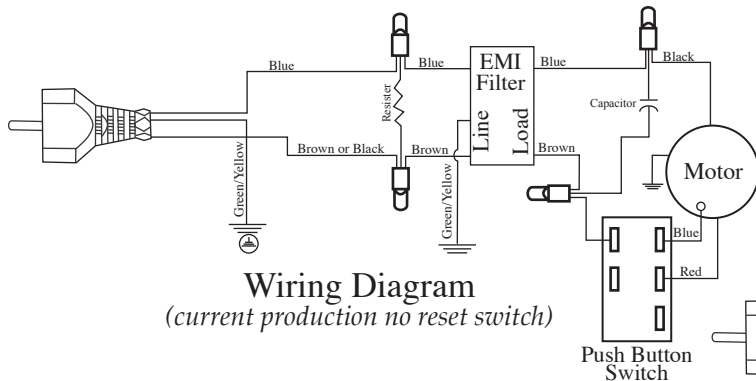

502806
 Bottom Plate Assy.
 (current production)

501980
 Bottom Plate Assy.
 (older units)

Illustration #	Part #	Description
55	026299	Reset Switch (comes with hex nut 2nd generation)
	018455	Reset Switch (use 014604-Washer 2 required & 015184-Hex Nut older models)
56	002943	Washer (emi filter with no bracket)
57	013270	Screw (emi filter with no bracket)
58	002944	Hex Nut (emi filter with no bracket)