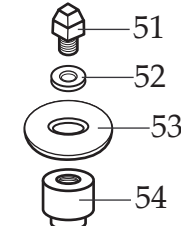

003559
Drive Coupling
(parts that can be purchased separately)

500758
Stainless Steel Container
with Blending Assembly