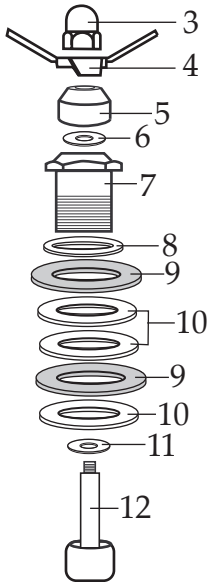

500758
Stainless Steel Container
with Blending Assembly