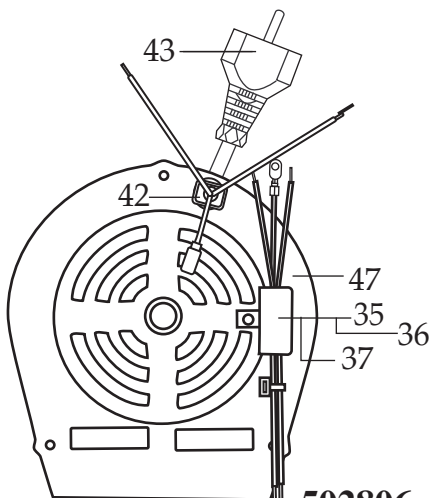

Items Not Shown (*older units*)

- 016436 - Lock Nut
- 016459 - Screw
- 002884 - Rectifier (diode)
- 015902 - Snap Bushing
- 501912 - Green/Yellow Lead Assembly

Items Not Shown (*2nd generation*)

- 017239 - Sems (ground to motor)
- 003533 - Washer (ground to motor)
- 502864 - Green/Yellow Lead Assembly
- 502753 - Brown Lead Assembly

502806
 Bottom Plate Assy.
 (current production)

501980
 Bottom Plate Assy.
 (older units)

Illustration #	Part #	Description
55	026299	Reset Switch (comes with hex nut 2nd generation)
	018455	Reset Switch (use 014604-Washer 2 required & 015184-Hex Nut older models)
56	002943	Washer (emi filter with no bracket)
57	013270	Screw (emi filter with no bracket)
58	002944	Hex Nut (emi filter with no bracket)