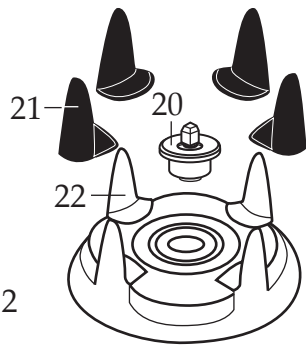

WARING COMMERCIAL®

8011EB / Europe 220 Volt Base Unit ONLY

8011EG / Europe 220 Volt Glass Container

8011ES / Europe 220 Volt Stainless Steel Container

004315
2 Piece Lid
for Glass Container

500665
2 Piece Lid
for Stainless Steel Container

502806
 Bottom Plate Assy.
 (current production)

501980
 Bottom Plate Assy.
 (older units)

Illustration #	Part #	Description
55	026299	Reset Switch (comes with hex nut 2nd generation)
	018455	Reset Switch (use 014604-Washer 2 required & 015184-Hex Nut older models)
56	002943	Washer (emi filter with no bracket)
57	013270	Screw (emi filter with no bracket)
58	002944	Hex Nut (emi filter with no bracket)