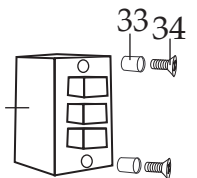

010163
Name Plate

Catalog	Older Model	Current & 2nd Generation Model
8011EB	38BL41	HGB2WT
8011EG	38BL41	HGB2WTG4
8011ES	38BL41	HGB2WTS3

Illustration #	Part #	Description
1	003146	Center Lid
2	003574-09	Outer Lid
3	003504	Cap Nut
4	024204	Blade
5	003503	Bearing Cap
6	003508	Fairprene Washer
7	010012	Bearing Holder
8	009724	Nylon Washer
9	003537	Stainless Steel Washer
10	003509	Neoprene Washer (rubber)
11	003510	Bakelite Washer
12	003500	Drive Shaft
13	009780	Hex Nut
14	003573	40 oz. Glass Jar (5 cups)
15	011700	Center Lid
16	013443	Outer Lid
17	012860	32 oz. Stainless Steel Jar
18	009762	Gasket
19	015055	Container Adapter
20	003559	Drive Coupling
21	003498	Jar Pad (4 required)
22	018996	Jar Holder
23	018596	Housing Seal
24	003578	Sems (4 required)
25	003538	Fiber Washer (4 required)
26	017290	Plated Motor Bracket
27	026080	Motor Spacer (4 required <i>current production & 2nd generation</i>)
28	025663	Baffle
	003513	Baffle (<i>older units</i>)
29	503306	Motor
	502852	Motor (<i>older units</i>)
30	010416	Base (top housing)
31	005240	Sems (4 required)
32	016043	Switch
33	003580	Spacer (2 required)
34	007783	Screw (2 required)