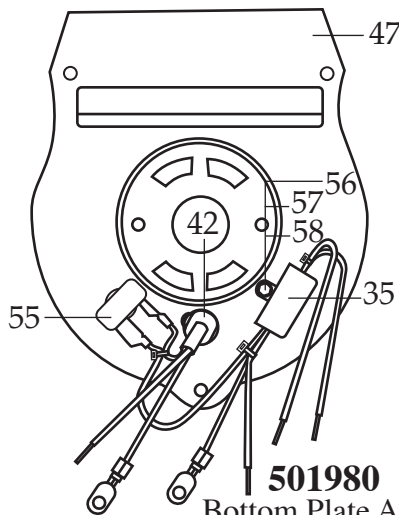

Items Not Shown (*older units*)

- 016436 - Lock Nut
- 016459 - Screw
- 002884 - Rectifier (diode)
- 015902 - Snap Bushing
- 501912 - Green/Yellow Lead Assembly

Items Not Shown (*2nd generation*)

- 017239 - Sems (ground to motor)
- 003533 - Washer (ground to motor)
- 502864 - Green/Yellow Lead Assembly
- 502753 - Brown Lead Assembly

502806
 Bottom Plate Assy.
 (current production)

501980
 Bottom Plate Assy.
 (older units)

Illustration #	Part #	Description
55	026299	Reset Switch (comes with hex nut 2nd generation)
	018455	Reset Switch (use 014604-Washer 2 required & 015184-Hex Nut older models)
56	002943	Washer (emi filter with no bracket)
57	013270	Screw (emi filter with no bracket)
58	002944	Hex Nut (emi filter with no bracket)