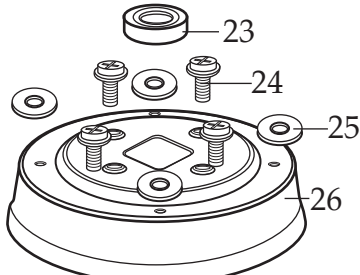

WARING COMMERCIAL®

8011EB / Europe 220 Volt Base Unit ONLY

8011EG / Europe 220 Volt Glass Container

8011ES / Europe 220 Volt Stainless Steel Container

004315
2 Piece Lid
for Glass Container

500665
2 Piece Lid
for Stainless Steel Container

010163
Name Plate

Catalog	Older Model	Current & 2nd Generation Model
8011EB	38BL41	HGB2WT
8011EG	38BL41	HGB2WTG4
8011ES	38BL41	HGB2WTS3

Illustration #	Part #	Description
1	003146	Center Lid
2	003574-09	Outer Lid
3	003504	Cap Nut
4	024204	Blade
5	003503	Bearing Cap
6	003508	Fairprene Washer
7	010012	Bearing Holder
8	009724	Nylon Washer
9	003537	Stainless Steel Washer
10	003509	Neoprene Washer (rubber)
11	003510	Bakelite Washer
12	003500	Drive Shaft
13	009780	Hex Nut
14	003573	40 oz. Glass Jar (5 cups)
15	011700	Center Lid
16	013443	Outer Lid
17	012860	32 oz. Stainless Steel Jar
18	009762	Gasket
19	015055	Container Adapter
20	003559	Drive Coupling
21	003498	Jar Pad (4 required)
22	018996	Jar Holder
23	018596	Housing Seal
24	003578	Sems (4 required)
25	003538	Fiber Washer (4 required)
26	017290	Plated Motor Bracket
27	026080	Motor Spacer (4 required <i>current production & 2nd generation</i>)
28	025663	Baffle
	003513	Baffle (<i>older units</i>)
29	503306	Motor
	502852	Motor (<i>older units</i>)
30	010416	Base (top housing)
31	005240	Sems (4 required)
32	016043	Switch
33	003580	Spacer (2 required)
34	007783	Screw (2 required)

502806
 Bottom Plate Assy.
 (current production)

501980
 Bottom Plate Assy.
 (older units)

Illustration #	Part #	Description
55	026299	Reset Switch (comes with hex nut 2nd generation)
	018455	Reset Switch (use 014604-Washer 2 required & 015184-Hex Nut older models)
56	002943	Washer (emi filter with no bracket)
57	013270	Screw (emi filter with no bracket)
58	002944	Hex Nut (emi filter with no bracket)