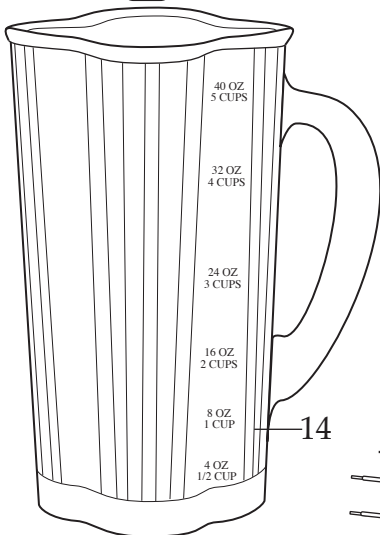

WARING COMMERCIAL®

8011EB / Europe 220 Volt Base Unit ONLY

8011EG / Europe 220 Volt Glass Container

8011ES / Europe 220 Volt Stainless Steel Container

500758
Stainless Steel Container
with Blending Assembly

500758
Stainless Steel Container
with Blending Assembly