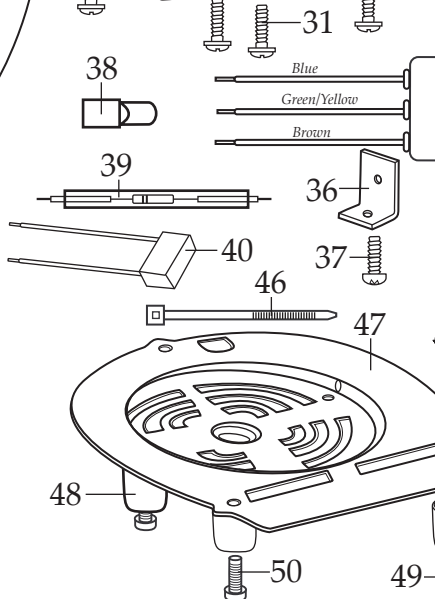

003548
Blending Assembly

500204
Container
with Blending Assembly

500758
Stainless Steel Container
with Blending Assembly