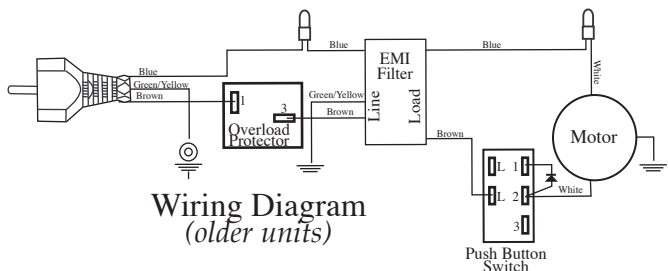

502806
 Bottom Plate Assy.
 (current production)

501980
 Bottom Plate Assy.
 (older units)

Illustration #	Part #	Description
55	026299	Reset Switch (comes with hex nut 2nd generation)
	018455	Reset Switch (use 014604-Washer 2 required & 015184-Hex Nut older models)
56	002943	Washer (emi filter with no bracket)
57	013270	Screw (emi filter with no bracket)
58	002944	Hex Nut (emi filter with no bracket)

Wiring Diagram
 (current production no reset switch)

Wiring Diagram
 (2nd generation has reset switch)

704618 Motor Assembly No Longer Available
 older units
 Limited Availability On Parts

Wiring Diagram
 (older units)