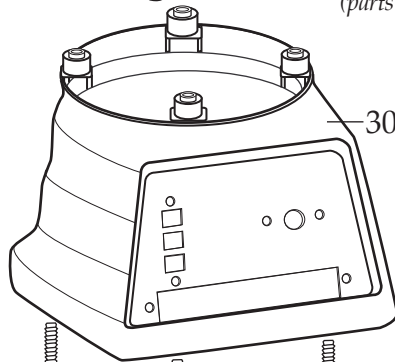

500758
Stainless Steel Container
with Blending Assembly