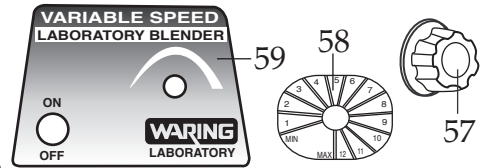

503473
Drive Coupling
(on units after 5/8/2015)
parts that can be purchased separately