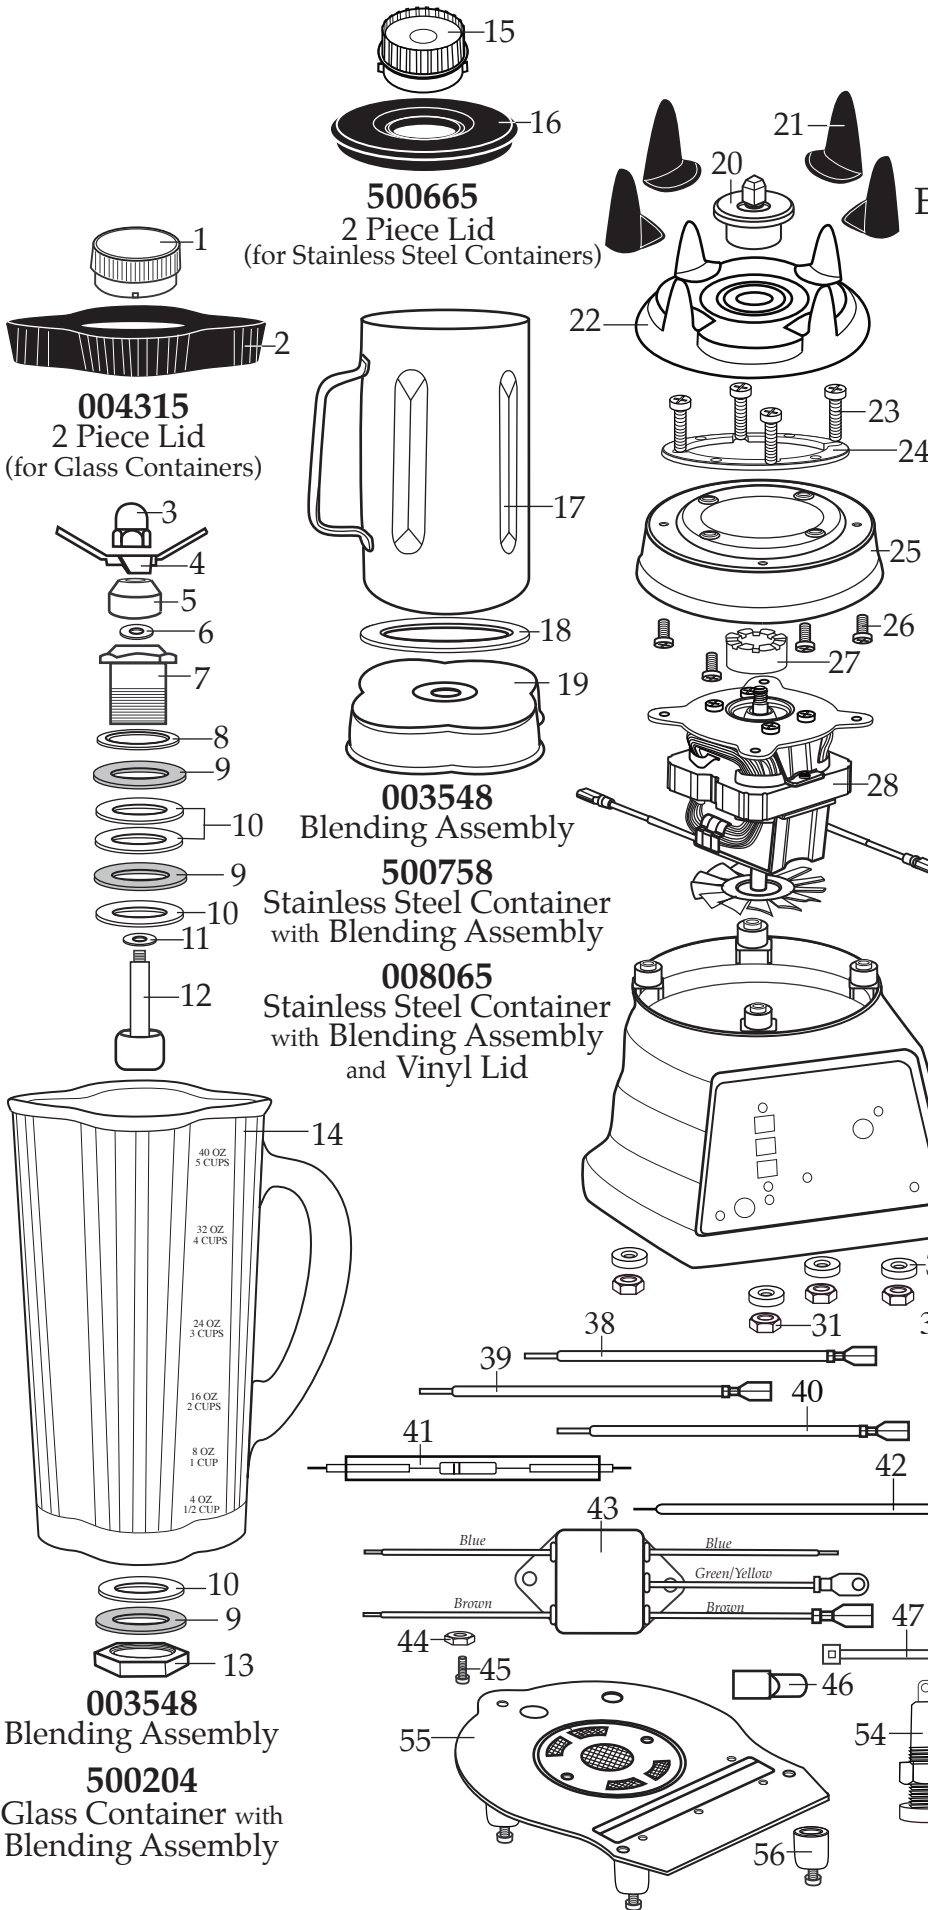

WARING COMMERCIAL®

Europe Variable Speed Blenders

LB20EG / glass container

LB20ES / stainless steel container

Unit Information

220-240V – 50/60Hz – 400W
(on units after 5/8/2015)

230V – 50Hz – 375W

500665
2 Piece Lid
(for Stainless Steel Containers)

004315
2 Piece Lid
(for Glass Containers)

003548
Blending Assembly

500758
Stainless Steel Container
with Blending Assembly

008065
Stainless Steel Container
with Blending Assembly
and Vinyl Lid

003548
Blending Assembly

500204
Glass Container with
Blending Assembly

002644 Square Drive Stud
003507 Washer
003514 Slinger
035500 Coupling