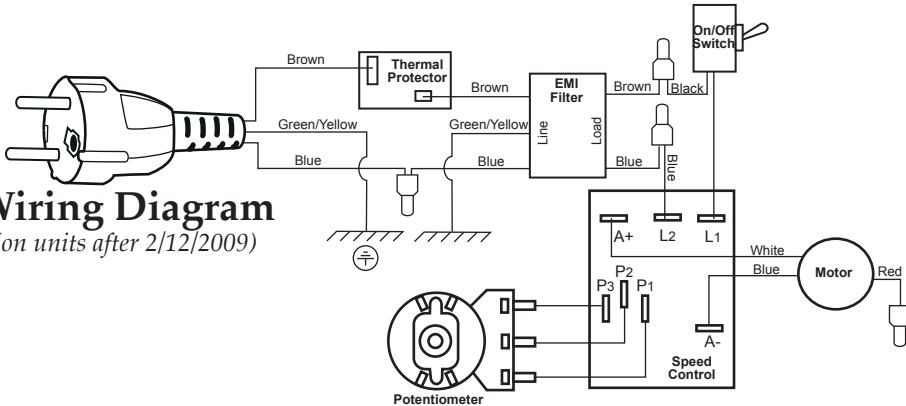

COMMERCIAL

Fax 860-496-9017
www.waringcommercialproducts.com

Illustration # Part # Description

58	025665	Increments Overlay
59	023052	Name Plate

Parts No Longer Use (on units before 3/3/2016)

- 024377 - Insulating Sleeve
- 014603 - Locking Ring
- 018455 - Reset Switch (Obsolete)
- 015184 - Hex Nut
- 010955 - Washer (2 required with EMI Filter)
- 002644 - Square Drive Stud
- 003507 - Washer
- 003514 - Slinger
- 002882 - Coupling
- 002518 Drive Coupling (parts that can be purchased separately)
- 016610 - Baffle (2 required)
- 012370 - Screw (4 required)
- 012369 - Kep Nut (4 required)
- 026536 ECM Motor
- 005240 - Screw (4 required)

Wiring Diagram
(on units after 5/8/2016)

Wiring Diagram
(on units after 2/12/2009)

Wiring Diagram