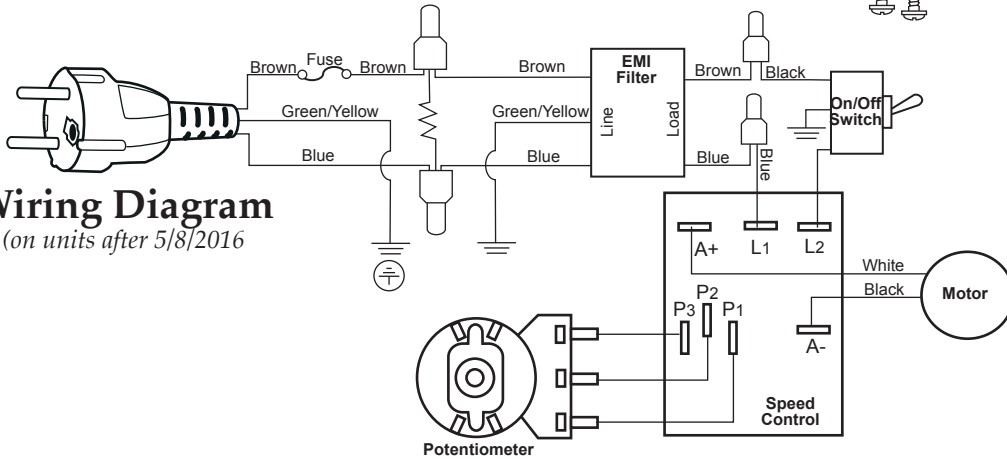

LB20EG
LB20ES

Same

38BL67

(on units after 5/8/2015) (on units after 4/6/2001)
220-240V - 50/60Hz - 400W 230V - 50Hz - 375W

Waring Factory Service Center
314 Ella T. Grasso Ave.
Torrington, CT 06790
Tele. 1-800-269-6640

COMMERCIAL

Fax 860-496-9017
www.waringcommercialproducts.com

Illustration # Part # Description

58	025665	Increments Overlay
59	023052	Name Plate

Parts No Longer Use (on units before 3/3/2016)

- 024377 - Insulating Sleeve
- 014603 - Locking Ring
- 018455 - Reset Switch (Obsolete)
- 015184 - Hex Nut
- 010955 - Washer (2 required with EMI Filter)
- 002644 - Square Drive Stud
- 003507 - Washer
- 003514 - Slinger
- 002882 - Coupling
- 002518 Drive Coupling (parts that can be purchased separately)
- 016610 - Baffle (2 required)
- 012370 - Screw (4 required)
- 012369 - Kep Nut (4 required)
- 026536 ECM Motor
- 005240 - Screw (4 required)

Wiring Diagram
(on units after 5/8/2016)